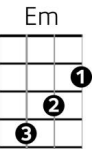

C Am F G C Am Dm G7

- I'd like to know that your love - Is love I can be sure of

E(7) E7 Am /
So tell me now and I won't ask again ...

F G C /
- Will you still love me tomorrow?