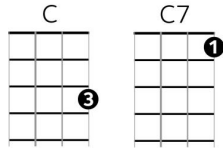

## Chords

C Am F G C Am Dm G7

- Tonight you're mine completely - You give your love so sweetly

E(7) E7 Am /  
Tonight the light of love is in your eyes

F G C /  
- But will you love me tomorrow?

C Am F G C Am Dm G7

- Is this a lasting treasure - Or just a moment's pleasure?

E(7) E7 Am /  
Can I be-lieve the magic of your sighs?

F G C /  
- Will you still love me tomorrow?

## Last Verse repeated

E(7) E7 Am /  
So tell me now and I won't ask again

F G C C7  
- Will you still love me tomorrow?

F G C C7  
- Will you still love me tomorrow?

F G Dm F C {stop}  
- Will you still love me tomor - row?