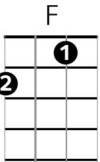

Will You Still Love Me Tomorrow? – Carole King, The Shirelles (1960)

Intro : C Am F G7

Chords

C Am F G C Am Dm G7

- Tonight you're mine completely - You give your love so sweetly

E(7) E7 Am /
Tonight the light of love is in your eyes

F G C /
- But will you love me tomorrow?

C Am F G C Am Dm G7

- Is this a lasting treasure - Or just a moment's pleasure?

E(7) E7 Am /
Can I be-lieve the magic of your sighs?

F G C /
- Will you still love me tomorrow?

Bridge

F / Em /
- Tonight with words unspoken .....

F / C /
- You said that I'm the only one

F / Em /
- But will my heart be broken?

F Dm Dm7 (F) G7
When the night meets the morning sun

C Am F G C Am Dm G7

- I'd like to know that your love - Is love I can be sure of

E(7) E7 Am /
So tell me now and I won't ask again ...

F G C /
- Will you still love me tomorrow?

Instrumental Verse

Bridge

Last Verse repeated

E(7) E7 Am /
So tell me now and I won't ask again

F G C C7
- Will you still love me tomorrow?

F G C C7
- Will you still love me tomorrow?

F G Dm F C {stop}
- Will you still love me tomor - row?