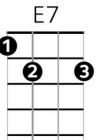

C Am F G C Am Dm G7

- I'd like to know that your love - Is love I can be sure of

E(7) E7 Am /
So tell me now and I won't ask again ...

F G C /
- Will you still love me tomorrow?