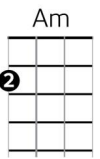

# Will You Still Love Me Tomorrow? – Carole King, The Shirelles (1960)

Intro : C Am F G7

## Chords

C Am F G C Am Dm G7

- Tonight you're mine completely - You give your love so sweetly

E(7) E7 Am /  
Tonight the light of love is in your eyes

F G C /  
- But will you love me tomorrow?

C Am F G C Am Dm G7

## Last Verse repeated

E(7) E7 Am /  
So tell me now and I won't ask again

F G C C7  
- Will you still love me tomorrow?

F G C C7  
- Will you still love me tomorrow?

F G Dm F C {stop}  
- Will you still love me tomor - row?