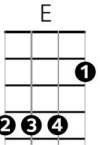

C Am F G C Am Dm G7

- I'd like to know that your love - Is love I can be sure of

E(7) E7 Am /
So tell me now and I won't ask again ...

F G C /
- Will you still love me tomorrow?