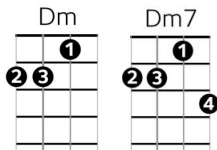

## Chords

C Am F G C Am Dm G7

- Tonight you're mine completely - You give your love so sweetly

E(7) E7 Am /  
Tonight the light of love is in your eyes

F G C /  
- But will you love me tomorrow?

C Am F G C Am Dm G7

- Is this a lasting treasure - Or just a moment's pleasure?

E(7) E7 Am /  
Can I be-lieve the magic of your sighs?

F G C /  
- Will you still love me tomorrow?

## Last Verse repeated

E(7) E7 Am /  
So tell me now and I won't ask again

F G C C7  
- Will you still love me tomorrow?

F G C C7  
- Will you still love me tomorrow?

F G Dm F C {stop}  
- Will you still love me tomor - row?